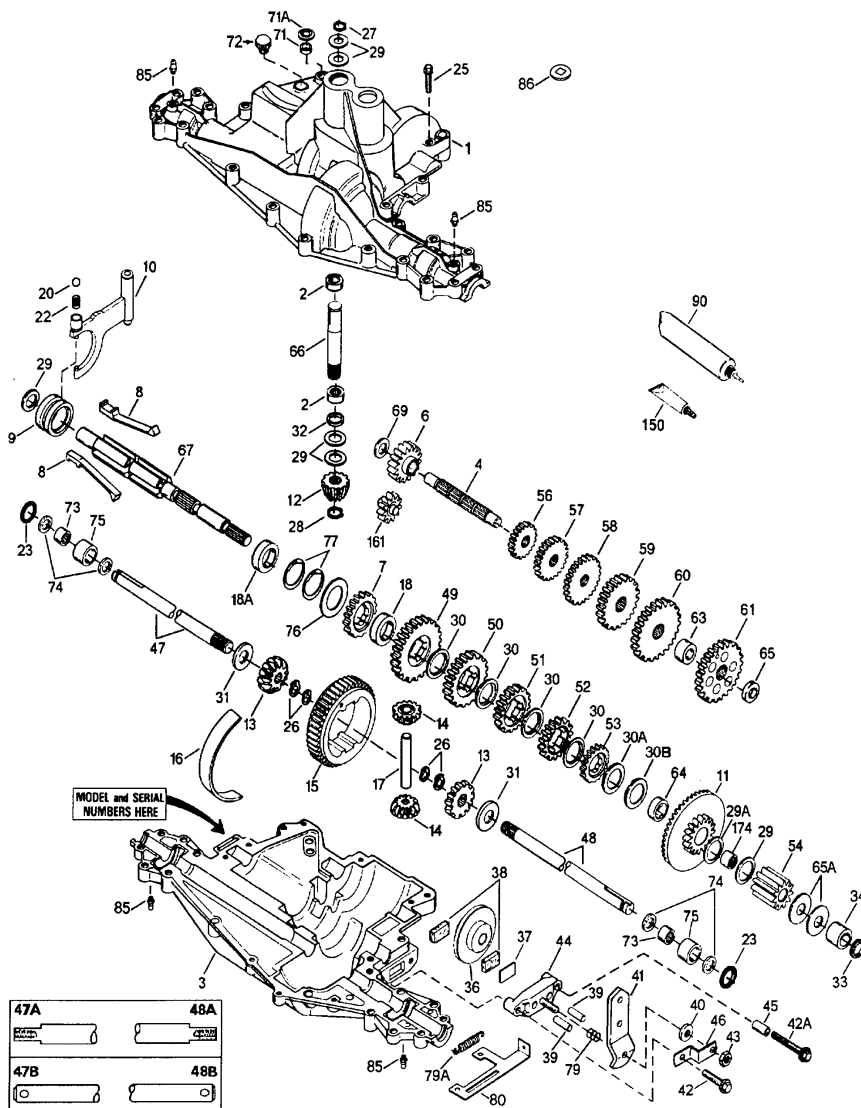

p915.2 915-915-020 / Transaxle

ILLUSTRATION SHOWS TYPICAL PARTS ONLY. ORDER BY PART NUMBER. PARTS NOT LISTED ARE SUPPLIED BY OEM.

Part List

p915.2 915-915-020 / Transaxle

REF #	ITEM #	DESCRIPTION	QTY	REMARK
1	772128	Transaxle Cover	1	
2	780086A	Needle Bearing	2	
3	770110	Transaxle Case	1	
4	776300	Countershaft	1	
6	778281	Spur Gear (16 teeth)	1	
7	778122A	Spur Gear (22 teeth)	1	
8	792160	Shift Key	4	
9	784352	Shift Collar	1	
10	784370	Shift Rod & Fork	1	
11	778261	Bevel Gear & Bearing	1	(44/16 teeth) Incl. 174
12	778262	Bevel Pinion (14 teeth)	1	
13	778221	Bevel Gear (16 teeth)	2	
14	778068	Differential Pinion	2	
15	778260	Ring Gear	1	
16	786150	Bearing Strip	1	
17	786139	Drive Pin	1	
18	786147	Neutral Spacer	1	
20	792139	Steel Ball, 3/8" dia.	1	
22	792142	Spring	1	
23	788061	Seal Ring	2	
25	792073A	Screw, 1/4-20 x 1-1/4"	17	
26	792125	Retaining Ring	4	
27	792035	Retaining Ring	1	
28	788040	Retaining Ring	1	
29	780072	Washer	6	
30	780108	Washer	3	
30A	780145	Washer	1	
31	780001	Washer	2	
32	792001	"O" Ring	1	
33	788076	"O" Ring	1	
34	780159	Bushing	1	
36	790071	Brake Disk	1	
37	790007	Brake Pad Plate	1	
38	799021	Brake Pad (pkg of 2)	1	
39	786026	Dowel Pin	2	
40	792076A	Washer	1	
41	790045	Brake Lever	1	
42	792073A	Screw, 1/4-20 x 1-1/4"	2	
43	792075	Locknut, 5/16-24	1	
44	790025	Brake Pad Holder	1	
46	786086	Brake Lever Bracket	1	
47	774869	Axle (16-13/16" long)	1	
48	774688	Axle (11-5/8" long) (Incl. 2 of 26)	1	
49	778125	Spur Gear (35 teeth)	1	
50	778250	Spur Gear (27 teeth)	1	
51	778313	Spur Gear (19 teeth)	1	
52	778121A	Spur Gear (20 teeth)	1	
54	778263	Spur Gear (11 teeth)	1	
56	778151	Spur Gear (15 teeth)	1	
57	778249	Spur Gear (23 teeth)	1	
58	778314	Spur Gear (21 teeth)	1	
59	778129A	Spur Gear (30 teeth)	1	
61	778265	Spur Gear (34 teeth)	1	
65	780162	Washer	1	
65A	780160	Washer	2	
66	776299	Input Shaft	1	
67	776352	Shifter & Brake Shaft	1	
69	780161	Washer	1	
71	788069	Square Cut Ring	1	
71A	792145	Pushnut	1	
76	780090	Washer	1	